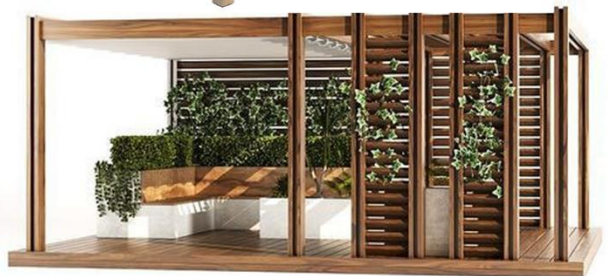

Clipon decking

A unique polypropylene pad which guarantees a perfectly flat structure. The Top Lift pad is used on waterproof membranes to protect them from possible sinking. It performs the same function on naturally stable ground and is therefore especially suitable for stabilized ground (packed gravel) or hard ground (concrete, tiles). Its very precise and easy-to-use nut allows you to easily adjust the level of your terrace

Pergolas

Crafted from premium treated lumber, wooden pergolas are meticulously manufactured using precision cutting and skilled assembly techniques, ensuring both durability and aesthetic appeal in outdoor spaces.