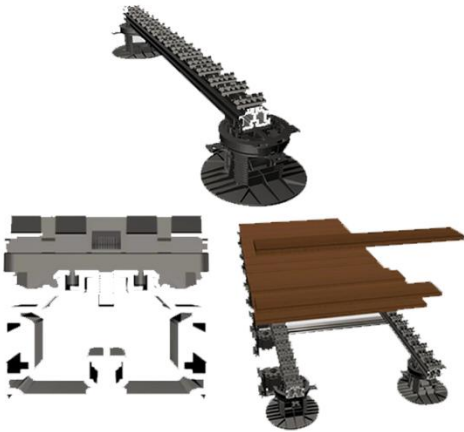

Width (cm)	74
Depth (cm)	59
Height (cm)	46
Product Weight (kg)	9
Cubic Size (m3)	0.3

Sissoo table

A sissoo wood table brings a touch of elegance and durability to your home. Known for its rich, dark grain and robust nature, its natural luster and unique patterns add a sophisticated charm to any space, ensuring that each piece is one of a kind.

Length	Wedth	Hight
45 cm	45 cm	60 cm

Teak lamp

LIGHT AND WARMTH ARE ALWAYS PRINCIPAL PARTS OF THE BEST SOCIAL ENVIRONMENTS AND THE MOST MODEST OF DEVICES ARE OFTEN THE MOST EFFECTIVE. THE AMBIENT COLLECTION OF OUTDOOR LIGHTING COMBINES THE WORLDS OF SIMPLICITY AND LIGHT TO ACHIEVE BEAUTIFUL BACKGROUND ILLUMINATION.

Length	Wedth	Hight
--------	-------	-------

35 cm	35 cm	45 cm
-------	-------	-------

Clipon decking

A unique polypropylene pad which guarantees a perfectly flat structure. The Top Lift pad is used on waterproof membranes to protect them from possible sinking. It performs the same function on naturally stable ground and is therefore especially suitable for stabilized ground (packed gravel) or hard ground (concrete, tiles). Its very precise and easy-to-use nut allows you to easily adjust the level of your terrace